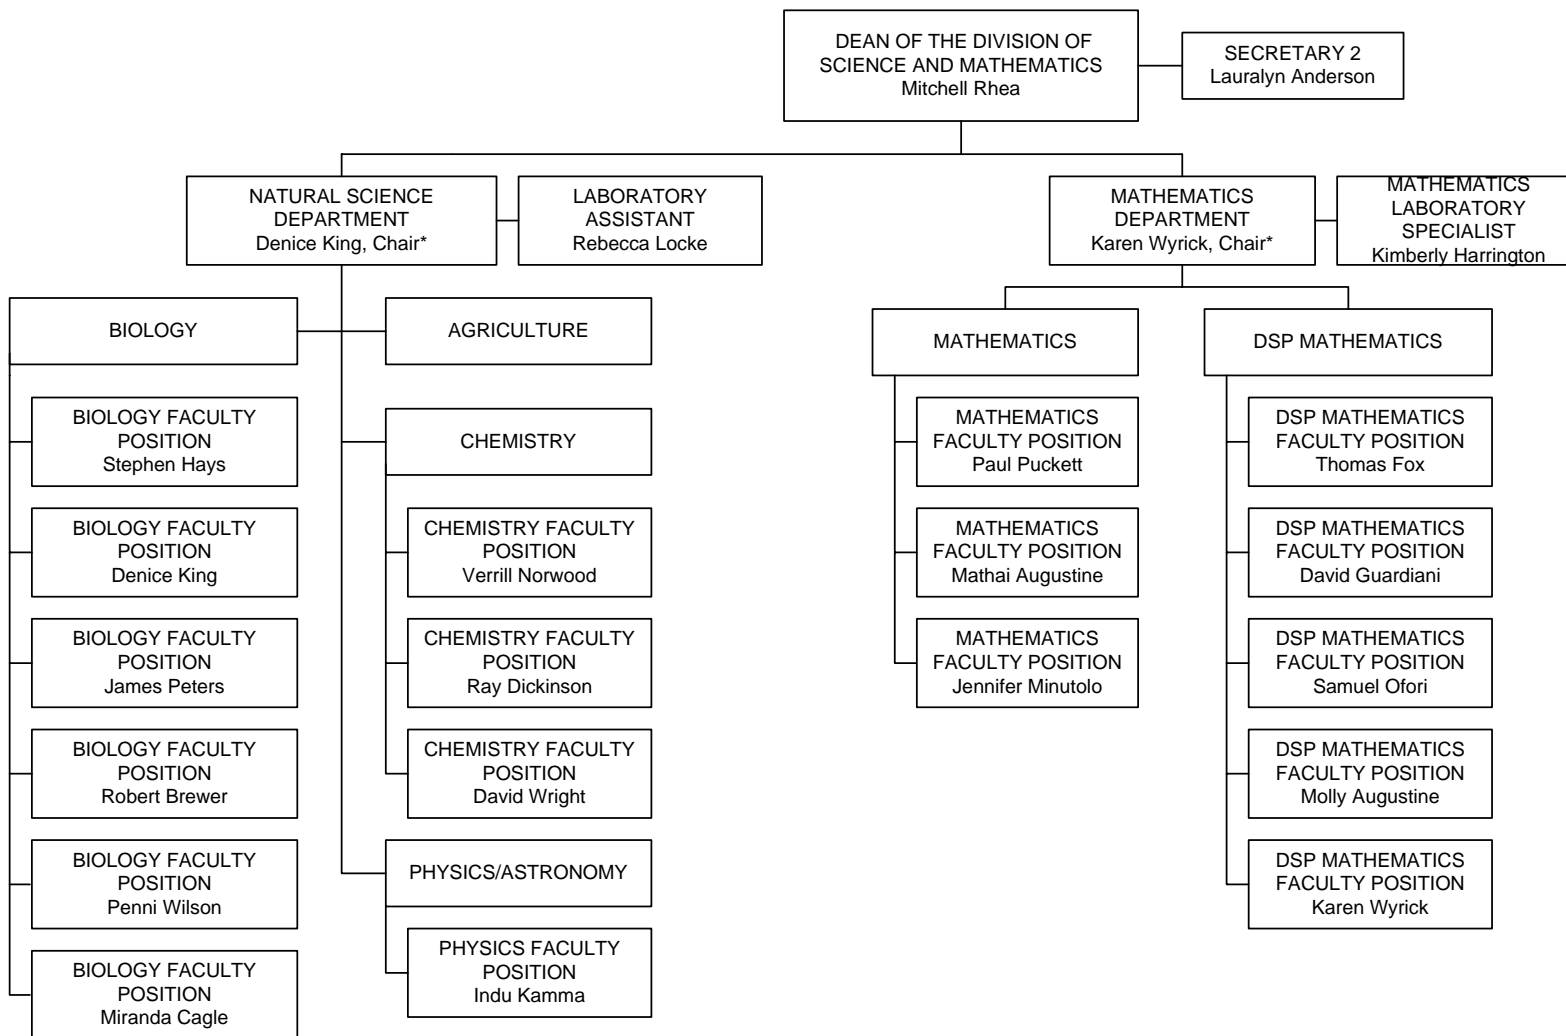

CLEVELAND STATE COMMUNITY COLLEGE
 ORGANIZATION STRUCTURE
SCIENCE AND MATHEMATICS

January 3, 2012

*Department chairs are staff, not line, positions filled through election by department faculty.