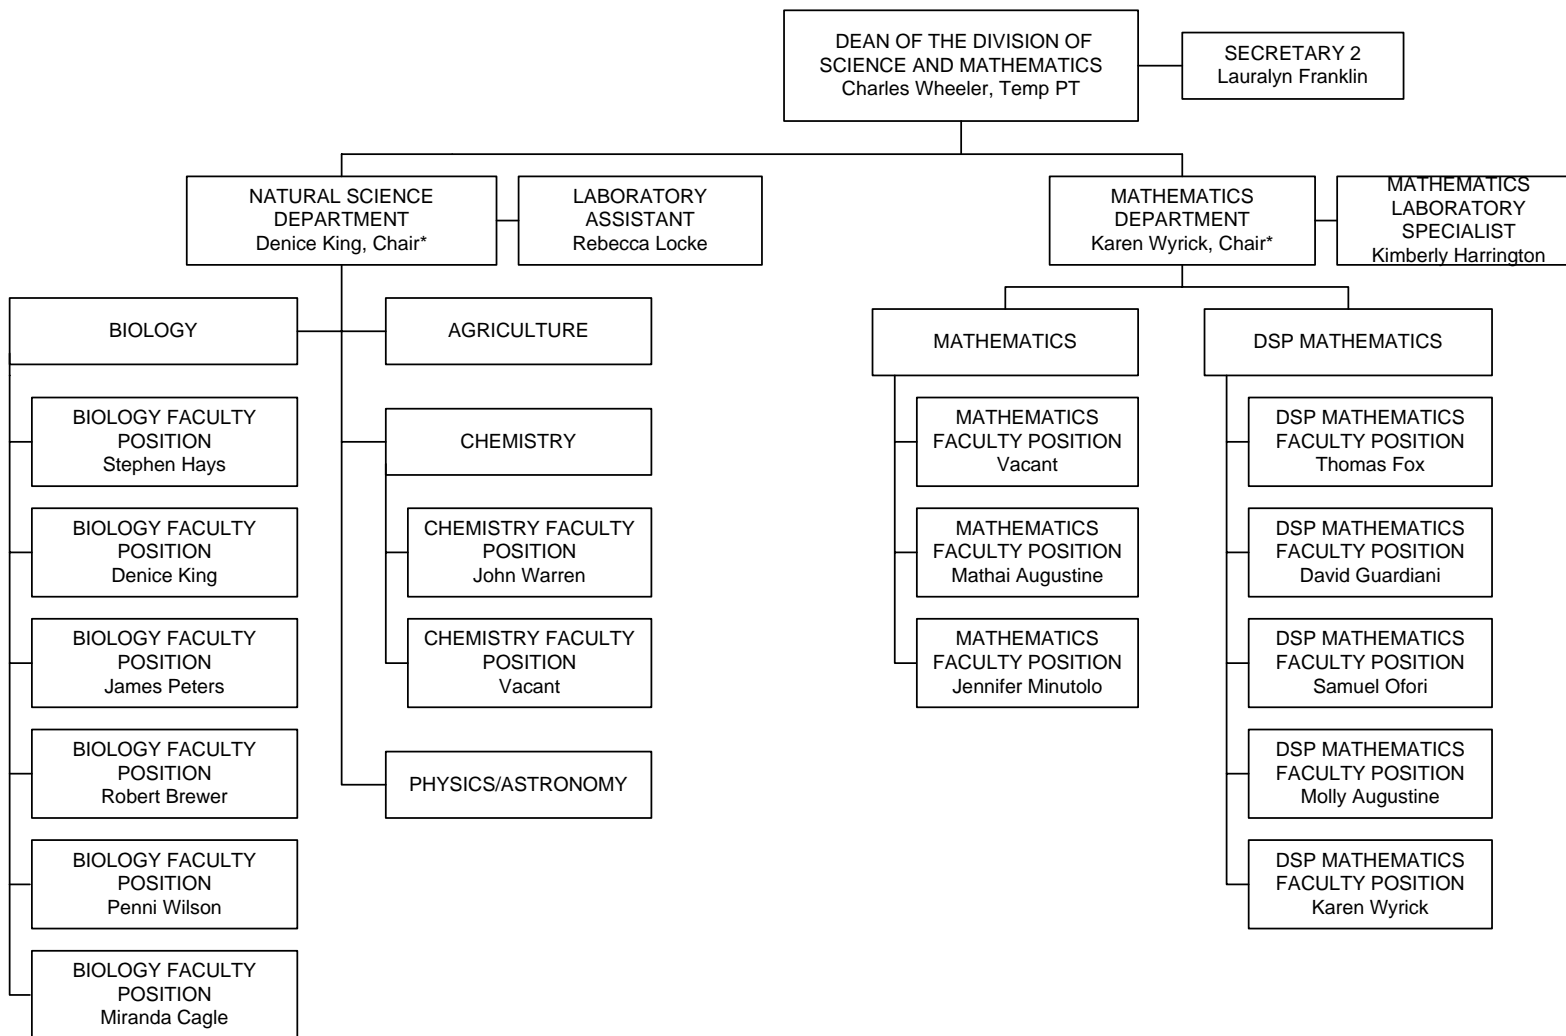

CLEVELAND STATE COMMUNITY COLLEGE
ORGANIZATION STRUCTURE

SCIENCE AND MATHEMATICS

February 1, 2010

*Department chairs are staff, not line, positions filled through election by department faculty.