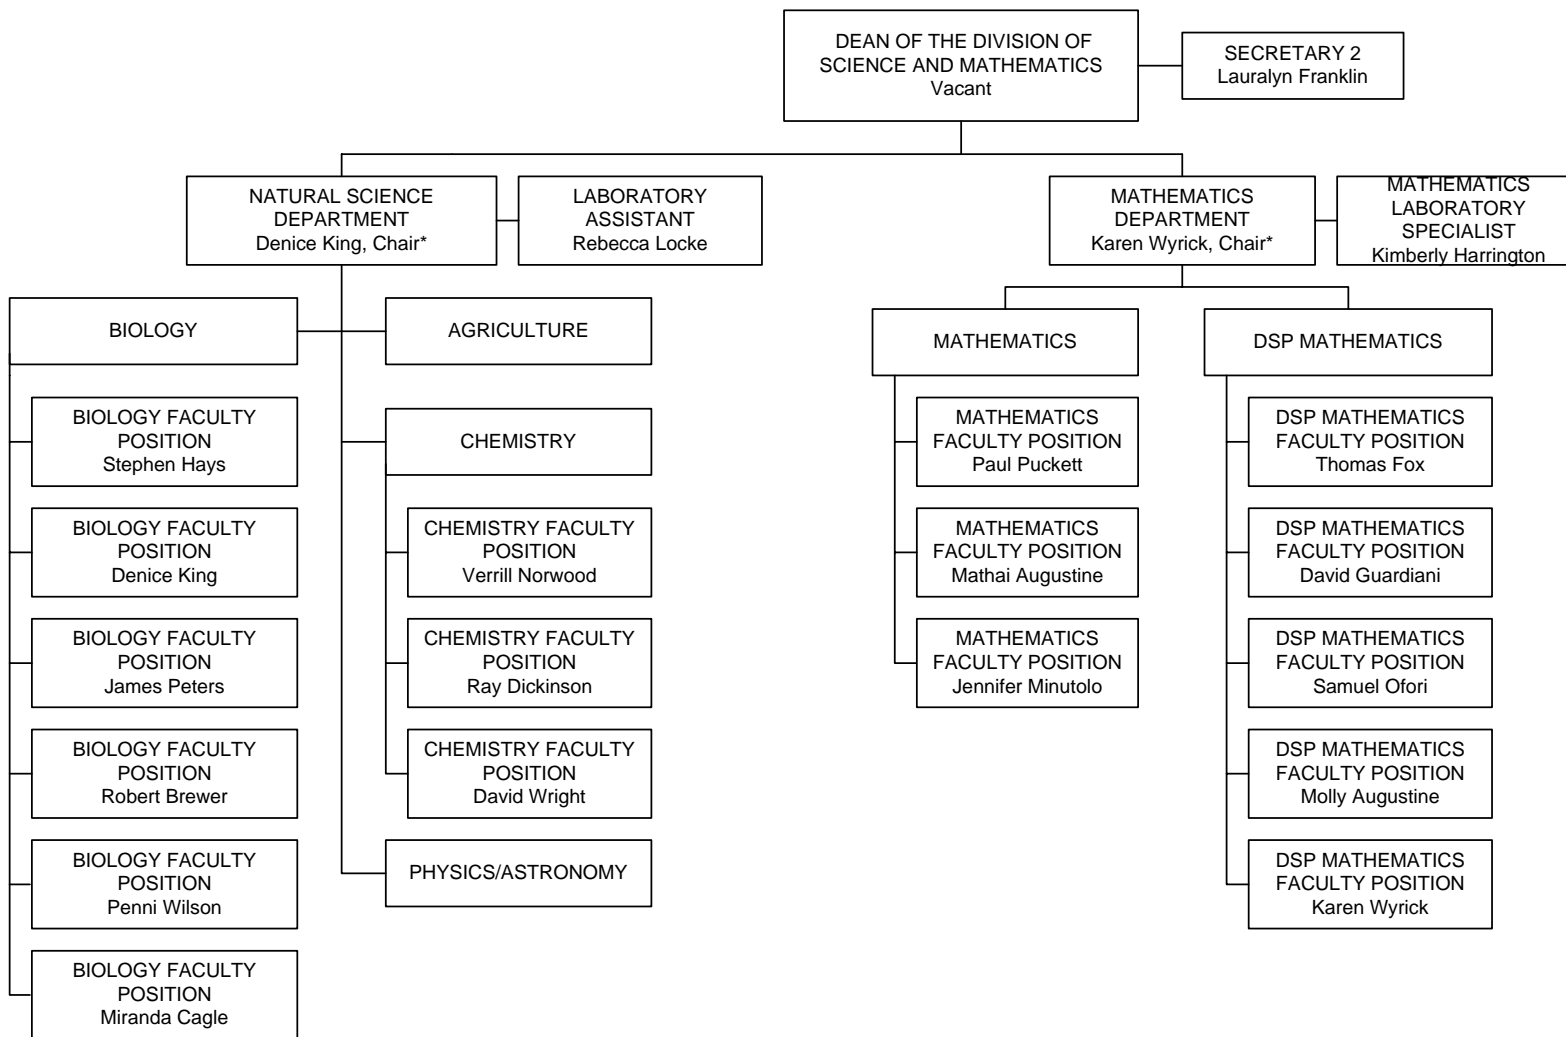

CLEVELAND STATE COMMUNITY COLLEGE
ORGANIZATION STRUCTURE

SCIENCE AND MATHEMATICS

August 20, 2010

*Department chairs are staff, not line, positions filled through election by department faculty.