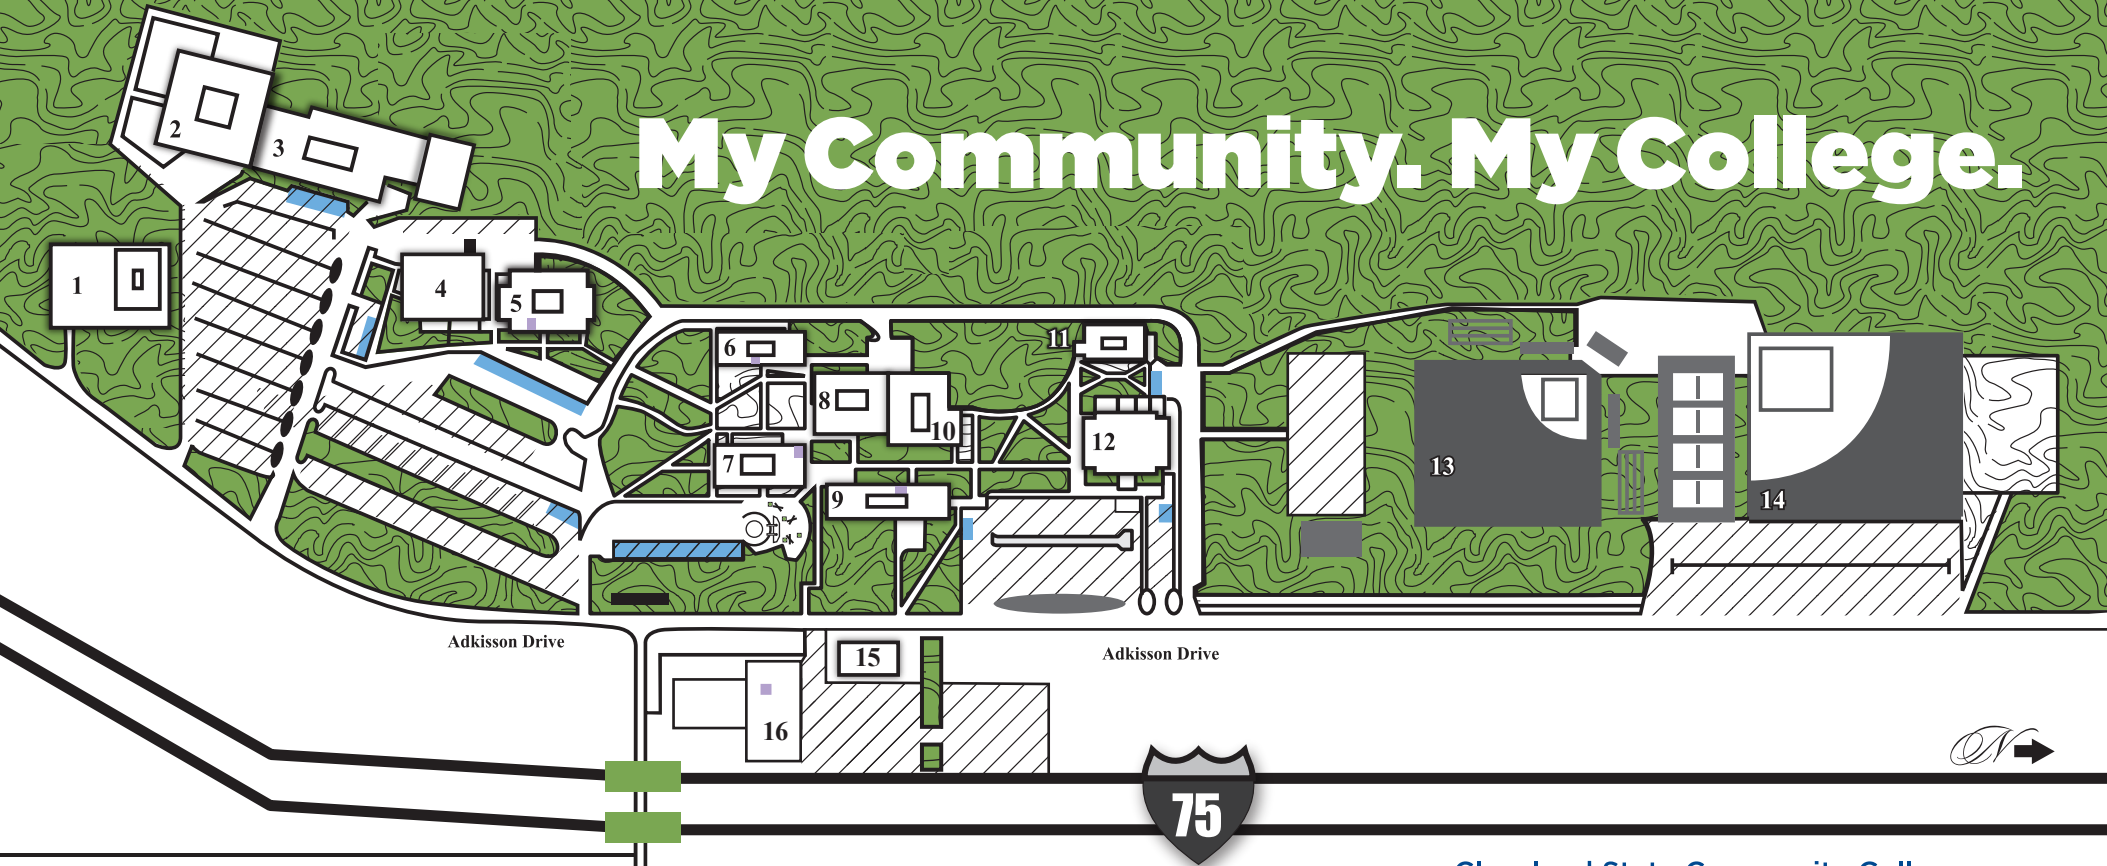

My Community. My College.

Legend

1. Maintenance Building (M)
2. Cleveland/Bradley Business Incubator (T)
3. Technology Building (T)
4. George R. Johnson Cultural Heritage Center (C)
5. Career Education Building (E)
6. Carl Hite Math and Science Building (S)
7. D.F. Adkisson Administration Building (A)
8. George L. Mathis Student Center (U)
9. Library Building (L)
10. Campus Police (Access From Outside, Across from Library)
11. Mary T. Barker Humanities Building (H)
12. L. Quentin Lane Gymnasium (G)
13. Cougar Baseball Field
14. Lady Cougars Softball Field
15. Junior Achievement
16. Health and Science Center (N)

Cleveland State Community College

Campus Map

-  Open Parking
-  Handicapped Parking
-  Elevators